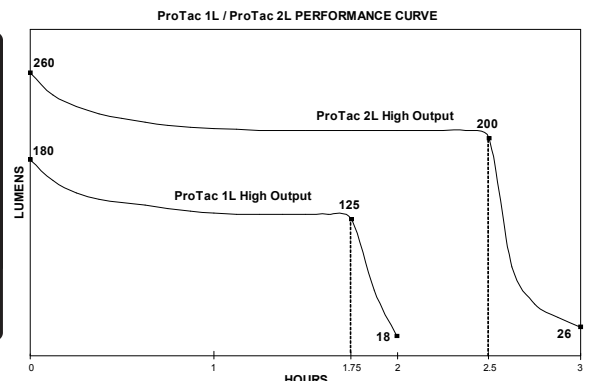

FEATURES:

C4® LED technology for extreme brightness.
LED Solid State Power Regulation provides maximum light output throughout battery life.
IPX7 rated design; waterproof to 1 meter for 30 minutes.
2 meter impact resistance tested.
TEN-TAP™ programmable switch allows user to select one of three different programs.
Anti-roll facecap.
Removable pocket clip.
Serialized for positive identification.

WARRANTY: Streamlight's Limited Lifetime Warranty.

APPROVALS: Meets applicable European Community directives. **CE**

OPTIONAL ACCESSORIES: Holster.

	ProTac® 1L			ProTac® 2L		
	FL1 STANDARD	HIGH	LOW	FL1 STANDARD	HIGH	LOW
OUTPUT		180 LUMENS	12 LUMENS		260 LUMENS	13 LUMENS
RUNTIME		2h	24h		3h	50h
DISTANCE		123m	32m		150m	35m
INTENSITY		3,800cd	250cd		5,600cd	300cd
	1L Strobe Runtime: 4 hours			2L Strobe Runtime: 6 hours