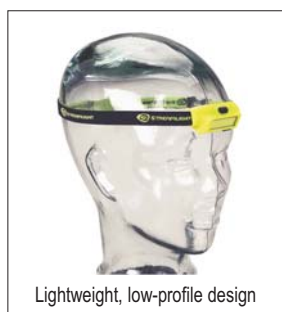

Going for a run or need a hands-free light for up-close tasks? Reach for the Bandit - a lightweight, low-profile headlamp designed just for you. It is USB rechargeable and provides 180 lumens of widespread light.

Three output modes: High, low and emergency flash

- High: 180 lumens; runs 2 hours
- Low: 35 lumens; runs 9.5 hours
- Emergency flash - flashes on high - 180 lumens

Produces bright, even, diffused light with less shadow than spot beams  
 Beam doesn't "bounce"  
 Floods work area with light  
 Ideal for up-close tasks

Impact-resistant polycarbonate construction  
 IPX4 weather-resistant; 2m impact resistance tested

2.7" (6.85 cm); 1.3 oz. (36.8 grams) with headband attached;  
 1.4 oz. (39.7 grams) with hat clip adaptor